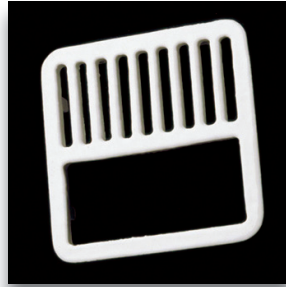

COMMERCIAL ACCESSORIES

FLOOR SINKS Acid Resistant Enamel on Cast Iron

900 Full Top Grate

934 3/4 Top Grate

912 Half Top Grate

912-2 Split Half Top Grate

1000 Full Round Top Grate

1034 3/4 Round Top Grate

1012 1/2 Round Top Grate

902 Dome Strainer
(Cast Aluminum-Not Enameled)

SEDIMENT BUCKETS

High Impact Plastic