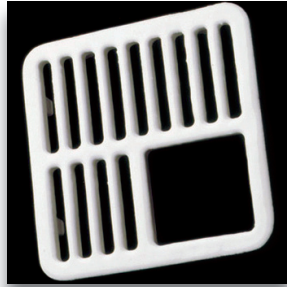

COMMERCIAL ACCESSORIES

FLOOR SINKS Acid Resistant Enamel on Cast Iron

900 Full Top Grate

934 3/4 Top Grate

912 Half Top Grate

912-2 Split Half Top Grate

1000 Full Round Top Grate

1034 3/4 Round Top Grate

1012 1/2 Round Top Grate

902 Dome Strainer
(Cast Aluminum-Not Enameled)

SEDIMENT BUCKETS

High Impact Plastic