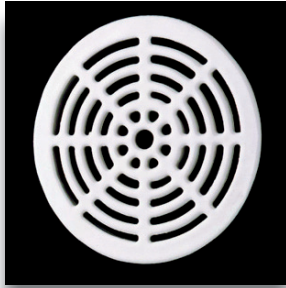

COMMERCIAL ACCESSORIES

FLOOR SINKS Acid Resistant Enamel on Cast Iron

900 Full Top Grate

934 3/4 Top Grate

912 Half Top Grate

912-2 Split Half Top Grate

1000 Full Round Top Grate

1034 3/4 Round Top Grate

1012 1/2 Round Top Grate

902 Dome Strainer
(Cast Aluminum-Not Enameled)

SEDIMENT BUCKETS

High Impact Plastic