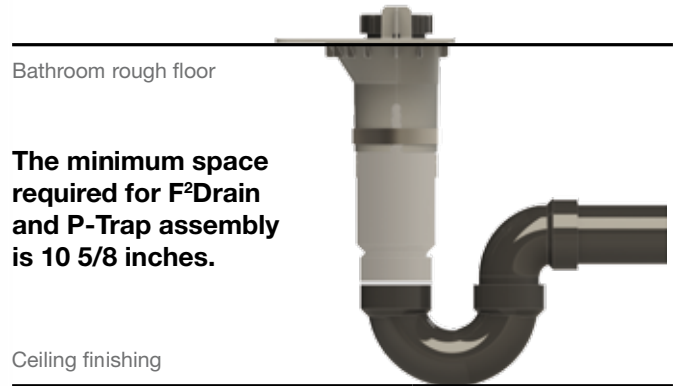

F² Drain

Now available in **PVC!**

The innovative solution for bathtub installation

Patent pending

MAAX Commitment to Plumbers & Builders

- ▼ **Fast & easy installation** - Quick connection and perfect alignment without measurements
- ▼ **Peace of mind** - Allows you to do a quick leak test before completing the installation
- ▼ **Serviceable** - Access plumbing with ease
- ▼ **Exclusive** - Works with **MAAX's** most popular freestanding bathtubs
- ▼ **Reduce damage risk** - Use our new bathtub templates to position the **F² Drain** at rough-in step and order your bathtub later

F² Drain is sold separately or in packs of 12

CVPC kit for commercial application
Also available

www.maax.com

MAAX[®]

Enjoy the experience

F² Drain

Save Time Exponentially

Installation Video >