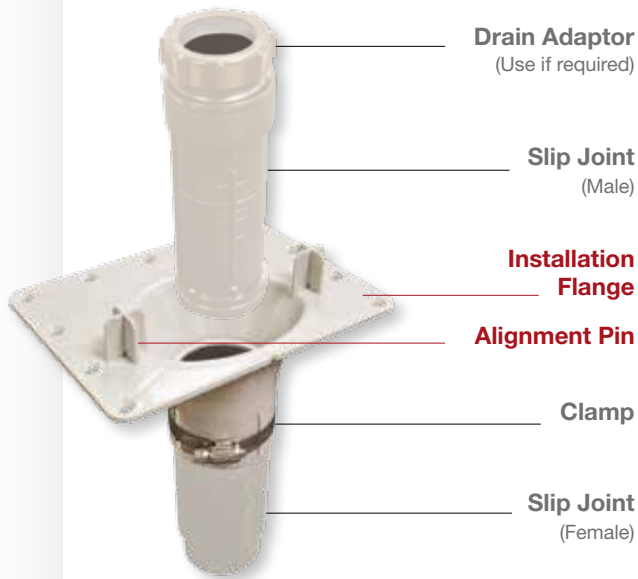

F² Drain

Now available in **PVC!**

The innovative solution for bathtub installation

Patent pending

MAAX Commitment to Plumbers & Builders

- ▼ **Fast & easy installation** - Quick connection and perfect alignment without measurements
- ▼ **Peace of mind** - Allows you to do a quick leak test before completing the installation
- ▼ **Serviceable** - Access plumbing with ease
- ▼ **Exclusive** - Works with **MAAX's** most popular freestanding bathtubs
- ▼ **Reduce damage risk** - Use our new bathtub templates to position the **F² Drain** at rough-in step and order your bathtub later

F² Drain is sold separately or in packs of 12

CVPC kit for commercial application
Also available

www.maax.com

MAAX[®]

Enjoy the experience

F² Drain

Save Time Exponentially

Installation Video >

Get it right the first time with an easy alignment!

PRODUCT INFORMATION

Model	Description	List Price
10032747	F ² Drain ABS Kit for Bathtubs	\$120
10032757	Pack of 12 F ² Drain for Bathtubs	\$1404
10032754	F ² Drain High-rise Construction Kit for Bathtubs CVPC Kit for commercial application	\$205
10034341	F ² Drain - PVC kit for freestanding bathtub installation	\$120