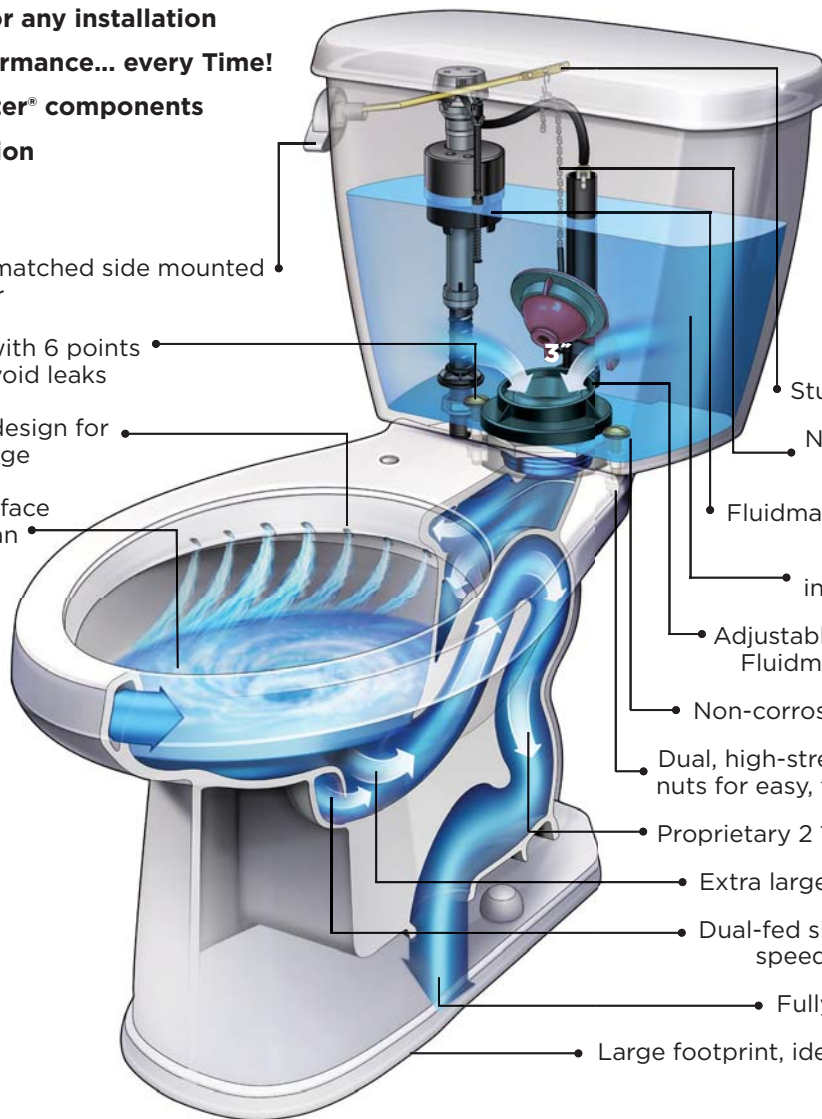

Avalanche®

Top Rated Flushing Technology - Prevents Clogs!

- Large footprint for any installation
- Exceptional performance... every Time!
- Trusted Fluidmaster® components
- Tool free installation

Durable, color-matched side mounted metal tank lever

Extra stability with 6 points of contact to avoid leaks

Unique rim jet design for full rinse coverage

Large water surface keeps bowl clean

Sturdy brass lever arm

Non-kinking stainless steel flapper chain

Fluidmaster® 400A fill valve

Tall, narrow tank increases flush speed

Adjustable, chlorine resistant Fluidmaster® 3" flush valve

Non-corrosive brass tank bolts

Dual, high-strength polymer wing nuts for easy, tool free installation

Proprietary 2 1/8" trapway design

GERBER

Avalanche®

**TOP RATED FLUSHING TECHNOLOGY
- PREVENTS CLOGS!**

1.28 gpf (4.8 Lpf), 1-Piece

Model Number	Bowl Type
21-019	Elongated, ErgoHeight™

- Concealed trapway makes the toilet easy to clean
- Slow-close toilet seat included
- 12" rough-in