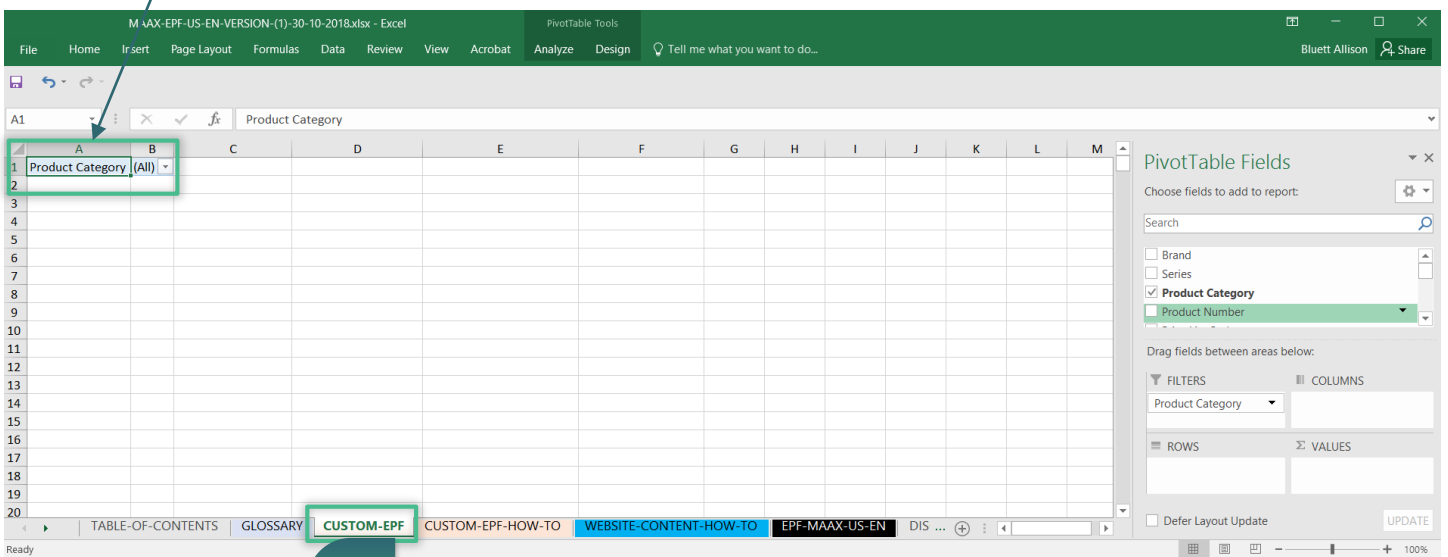

1) Click on the **gear icon**.

2

2) Select the **Fields Section with Areas Section Stacked** option from the pop up.

3. Website Content Updates (Step 2 of 3)

How to create a data extract for a specific product category

Step 2: Add the desired Product Category item to the Filter section to create a specific product view.

1) Click on **Product Category** and drag into the **FILTERS** window.

2) The view filter functionality will appear on the sheet, and the **Product Category**.