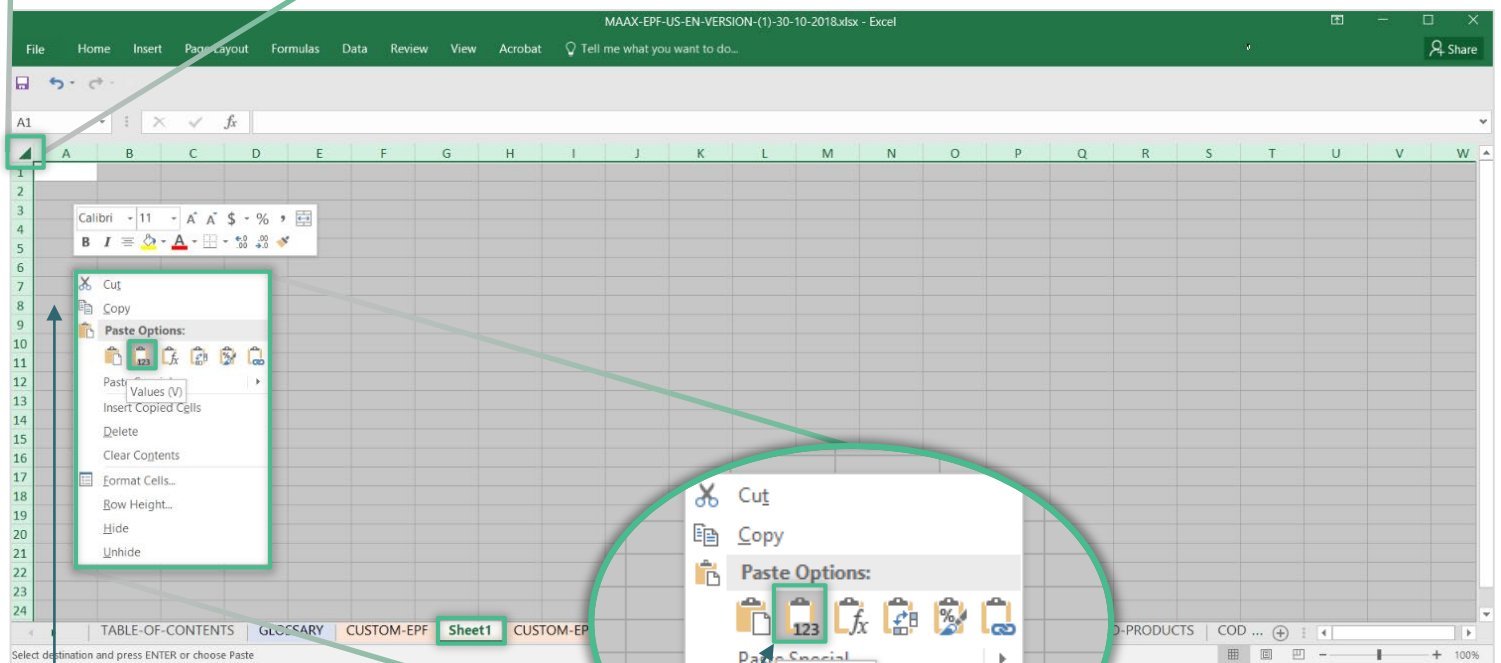

2

3) Create a new blank sheet by pressing the **+** button

2. Custom EPF (Step 3 of 3)

Step 3: Convert data to an uploadable data format. Cnt'd

4) On the new sheet, click on the small triangle in the top left corner, then press **Ctrl+V** to paste the data into this new sheet.

5) Right click on the highlighted area, and in the **Paste Options** pop up - Select **Values**. This will change the data format from PIVOT TABLE to an uploadable data format.

6) The data will then appear on the sheet, and can be saved and used to load into your system.