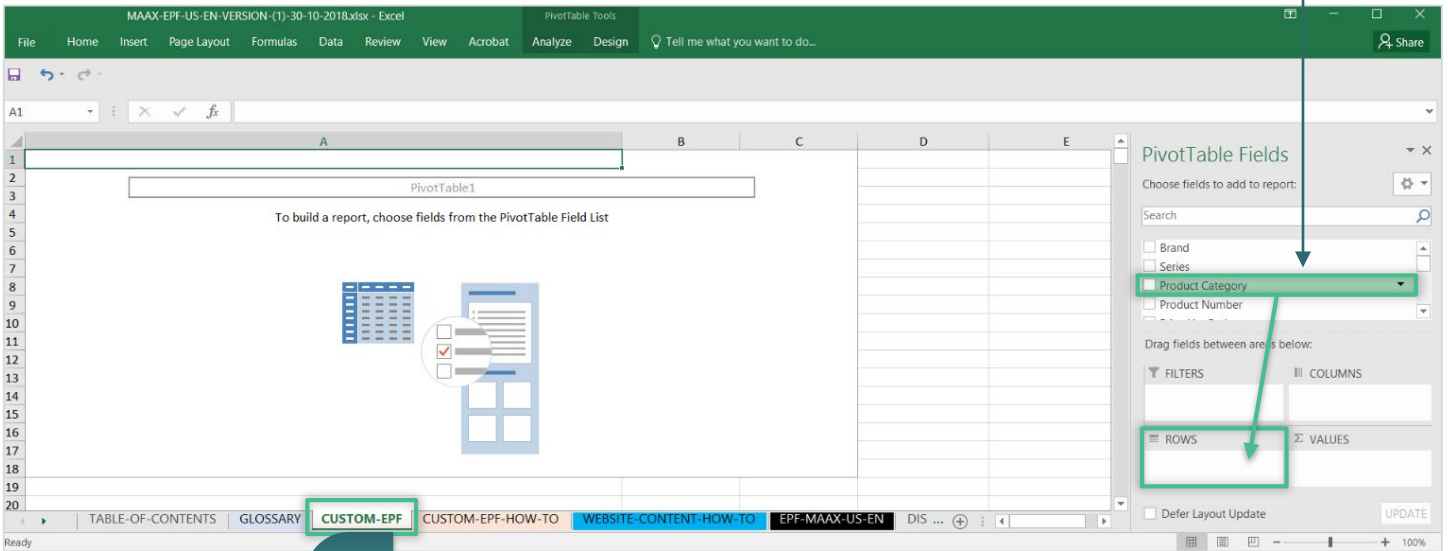

1) Click on the **gear icon**.

2

2) Select the **Fields Section with Areas Section Stacked** option from the pop up.

3. Website Content Updates (Step 2 of 3)

How to create a data extract for a specific product category

Step 2: Add the desired Product Category item to the Filter section to create a specific product view.

1) Click on **Product Category** and drag into the **FILTERS** window.

2) The view filter functionality will appear on the sheet, and the **Product Category**.