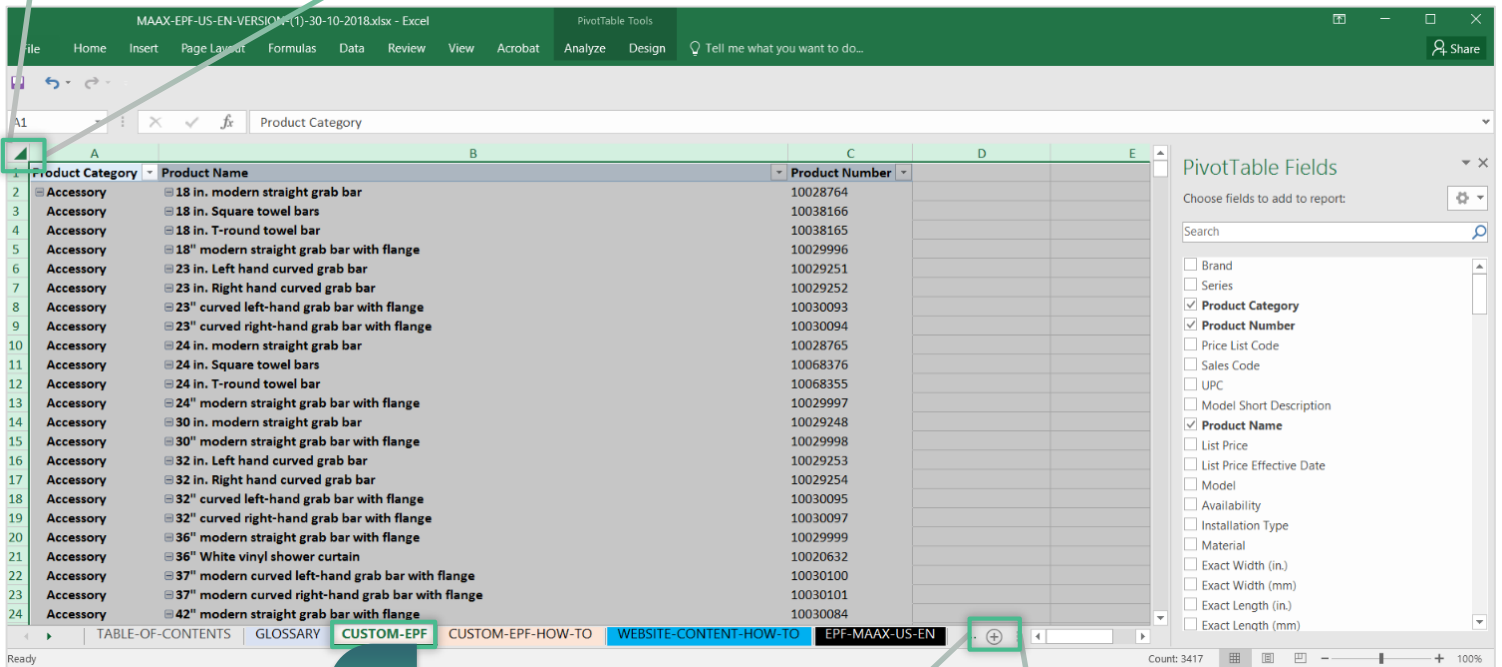

1) Click on the triangle in left top corner of the table to select all.

2) Press keys **Ctrl+C** to copy the data selected.

2

3) Create a new blank sheet by pressing the **+** button