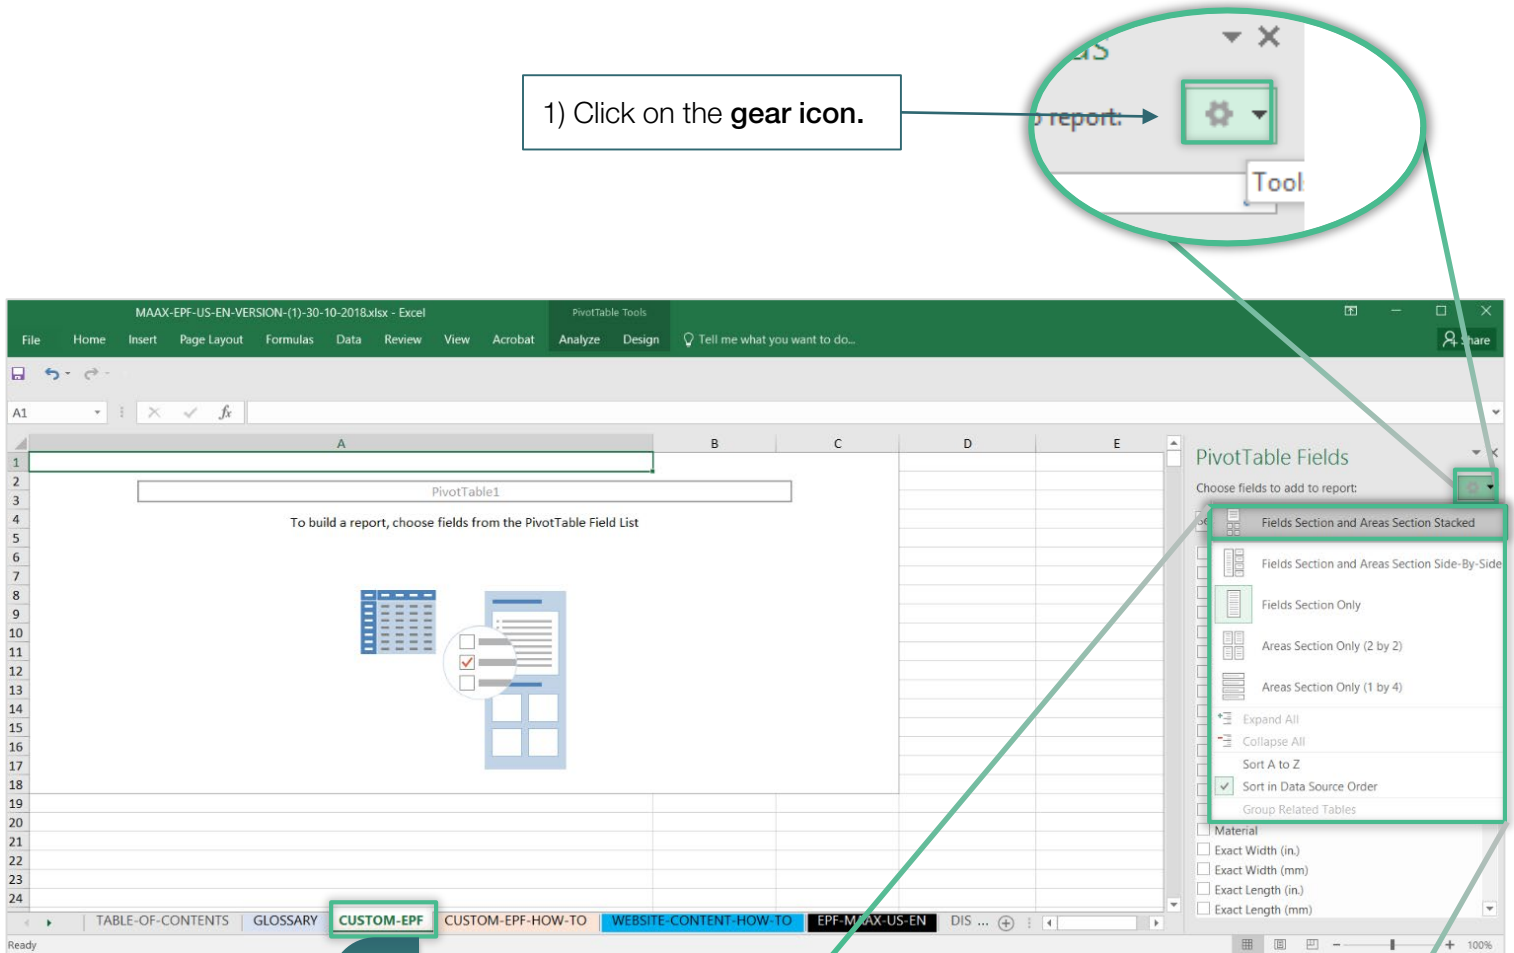

3. Website Content Updates (Step 1 of 3)

How to create a data extract for a specific product category

Step 1: Change the Pivot Table Fields panel layout.

1) Click on the **gear icon**.

2

2) Select the **Fields Section with Areas Section Stacked** option from the pop up.